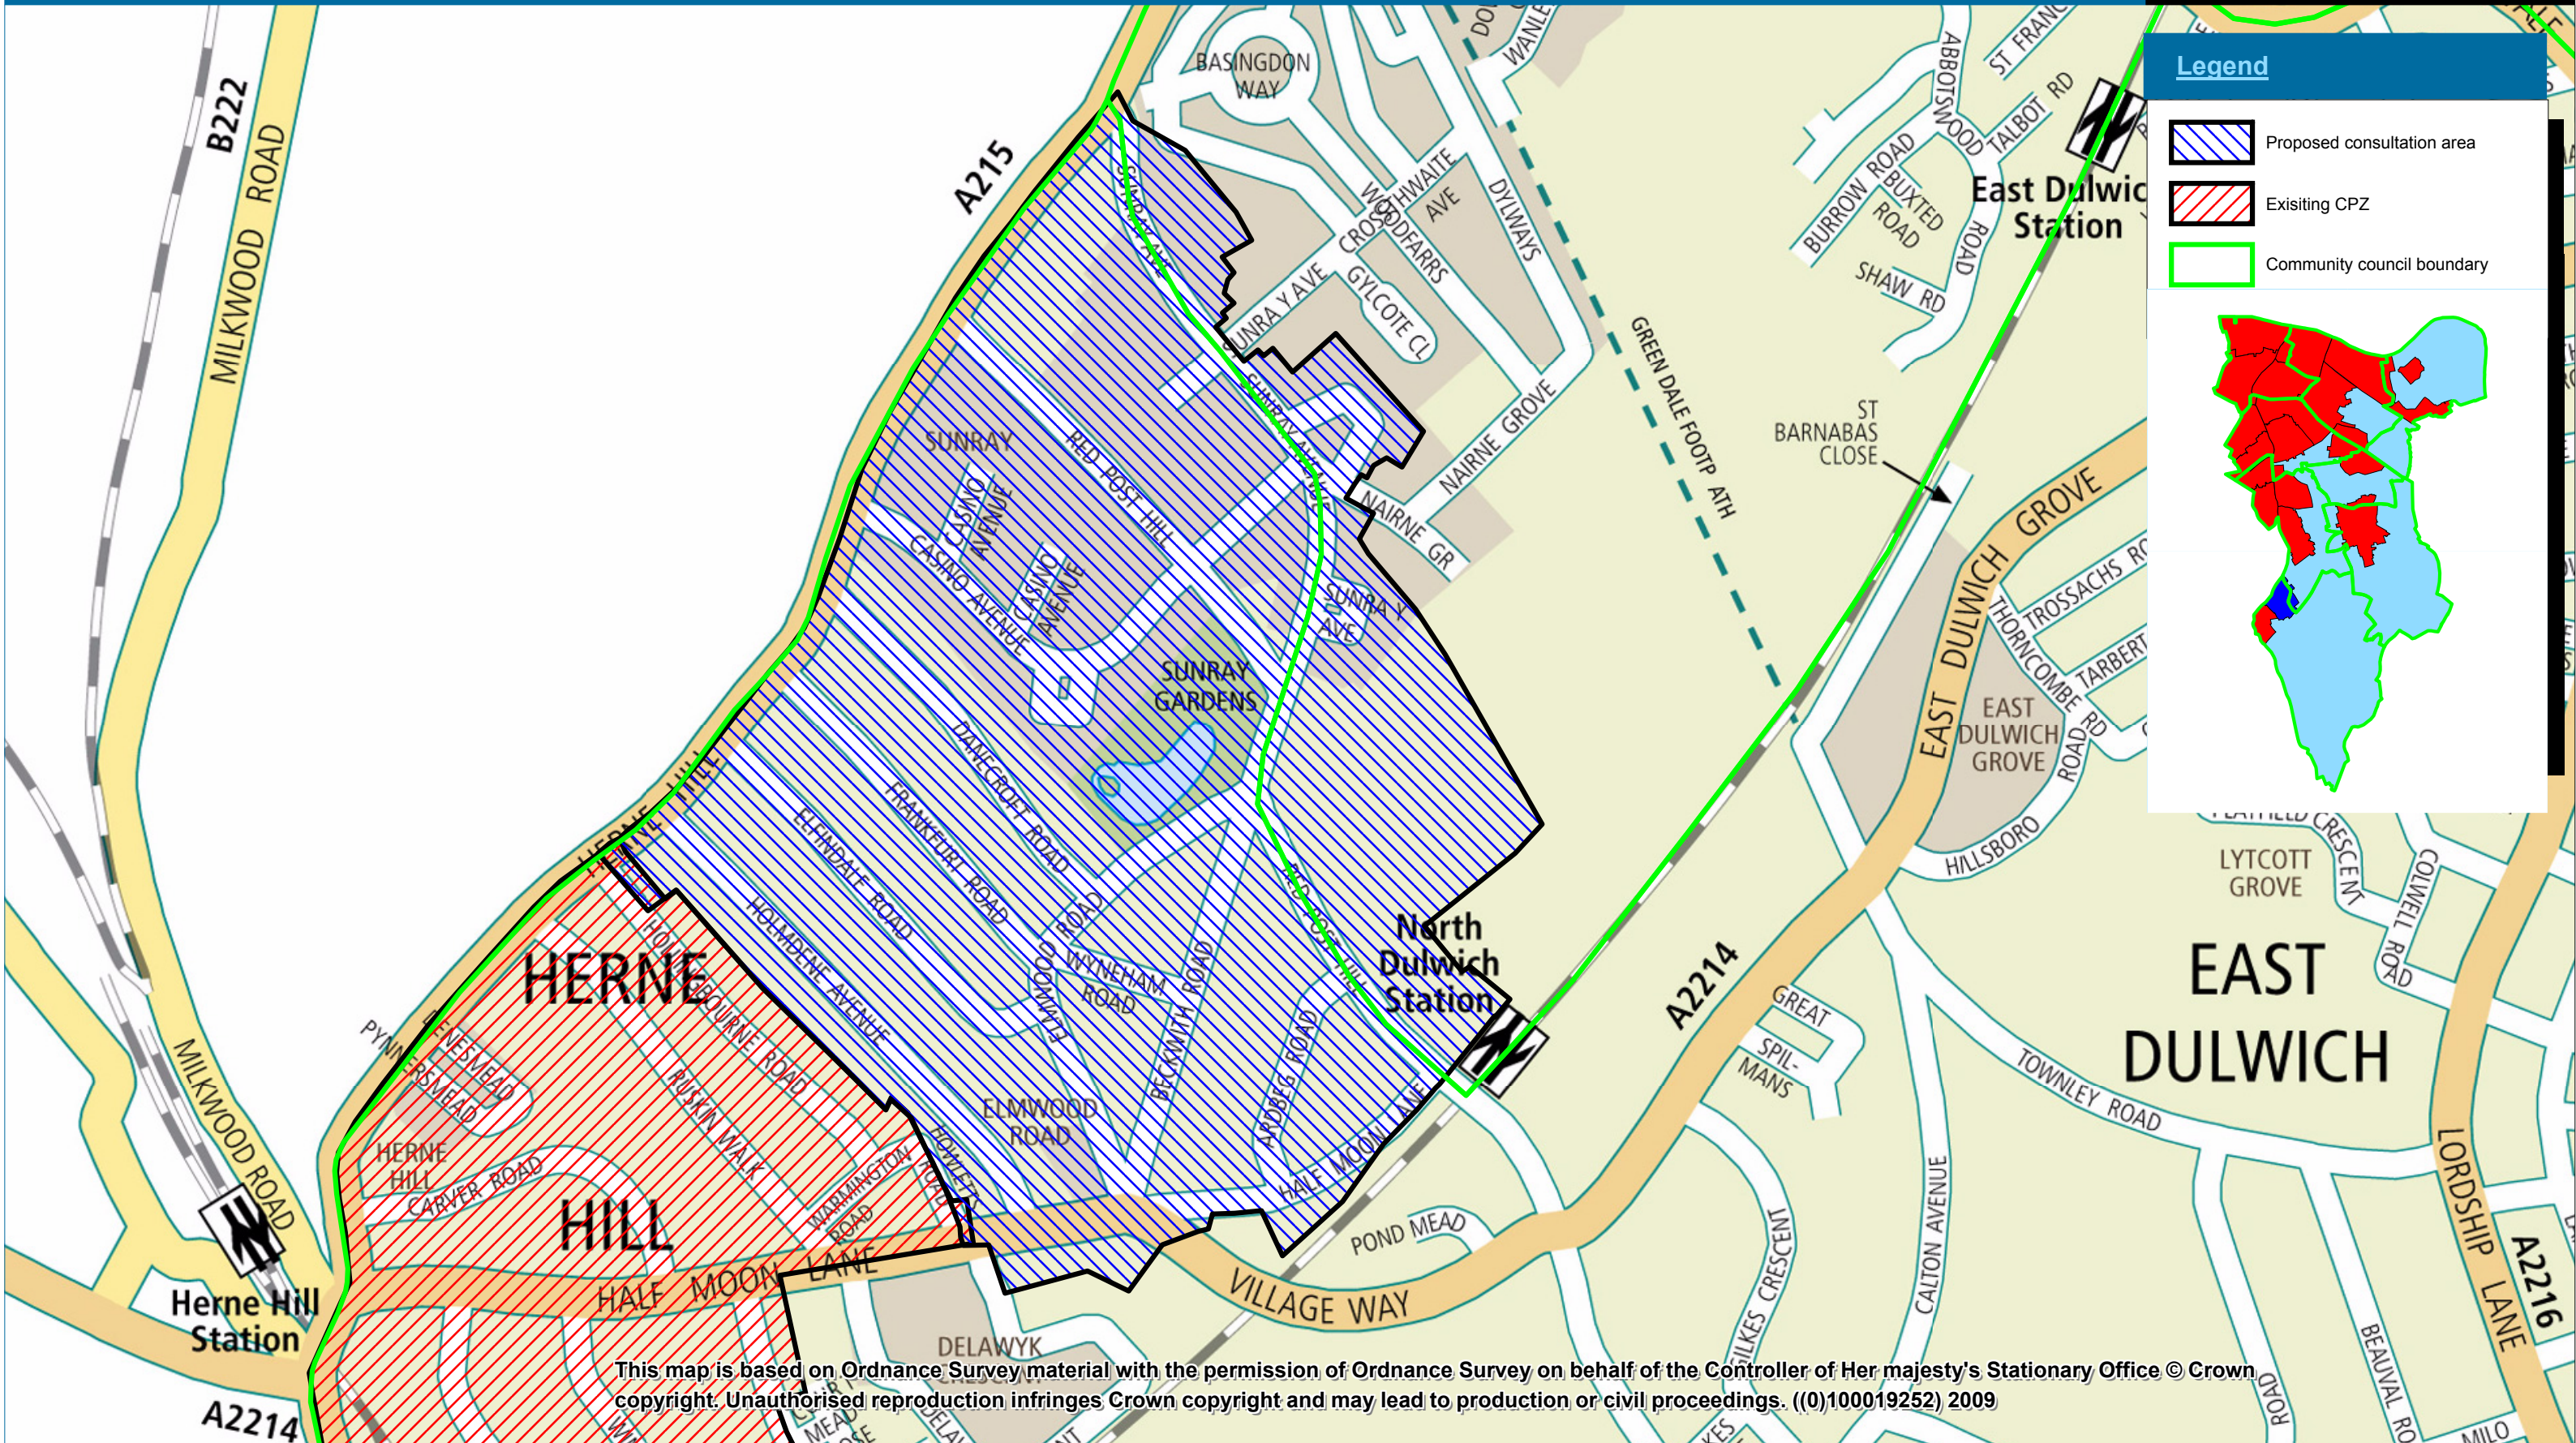

Controlled Parking Zone Proposed 1st stage consultation area

Dulwich Community Council

22/9/09

Legend

- Proposed consultation area
- Existing CPZ
- Community council boundary

This map is based on Ordnance Survey material with the permission of Ordnance Survey on behalf of the Controller of Her Majesty's Stationary Office © Crown copyright. Unauthorised reproduction infringes Crown copyright and may lead to production or civil proceedings. ((0)100019252) 2009